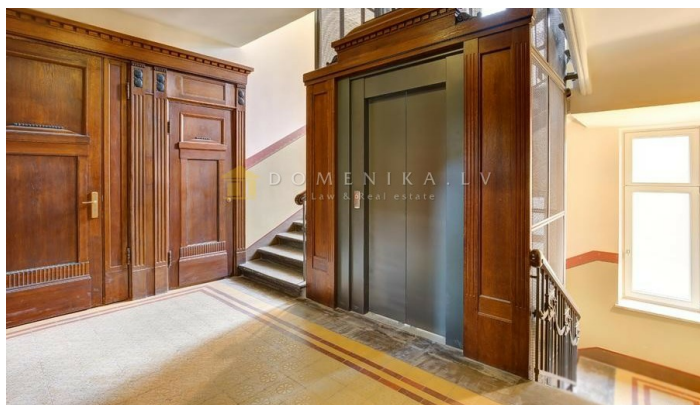

Built-in furniture:	yes
Isolated rooms:	yes