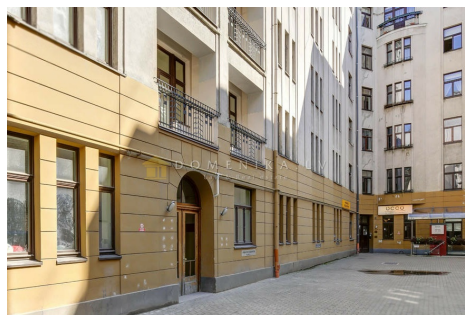

Built-in furniture:	yes
Isolated rooms:	yes