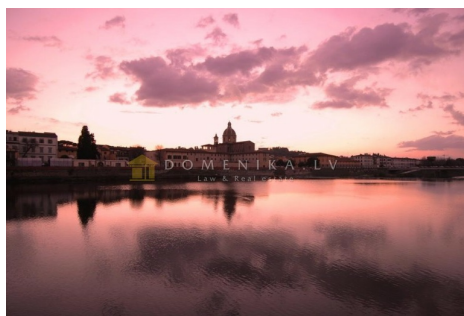

DOMENIKA.LV

Phone WhatsApp/Viber

[+371 29118879](tel:+37129118879)

Phone office

[+371 67336733](tel:+37167336733)

www.domenika.lv

dainis@domenika.lv

DOMENIKA LATVIA - Law & Real Estate

32 Kr.Barona Str., Riga, LV-1011

Before you print think about the environment