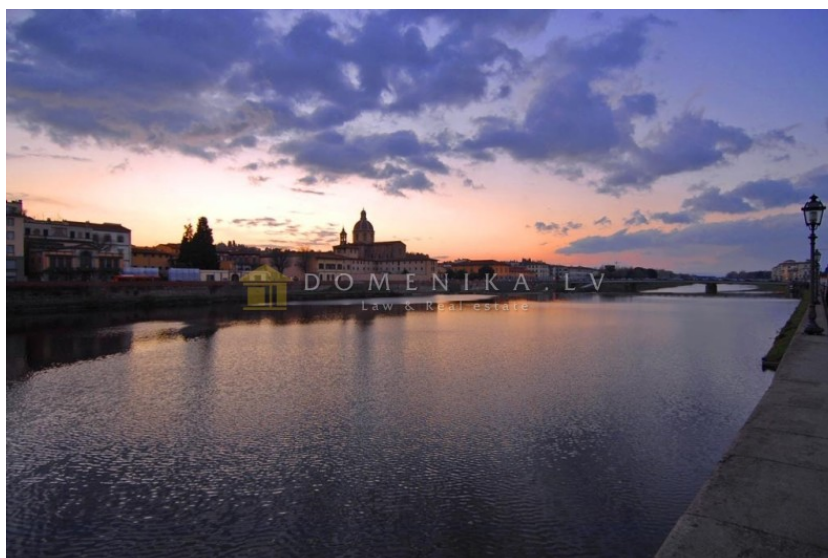

DOMENIKA
LATVIA

Law & Real estate

For sale | House

Florence,

Price

1500000 €

5000 €/m²

Description

Florence, Tuscany - Florence:

Near *Porta Romana*, just a few steps from the *Boboli Garden* and *Pitti Palace*, in **Florence**, *historical building with garden* for sale.

The property, located on a dead end road and built in the 1900, has a total surface of 300 square metres and is disposed on four levels, composed as follows.

Basement: wine cellar.

Ground floor: kitchen, studio, living room, two bedrooms, bathroom and closet.

First floor: studio, living room, two bedrooms, one with frescoed ceiling, bathroom.

Attic floor: large attic.

A private garden of approximately 200 square meters completes the property.

Area:	300 m²
Rooms:	10
Floors: